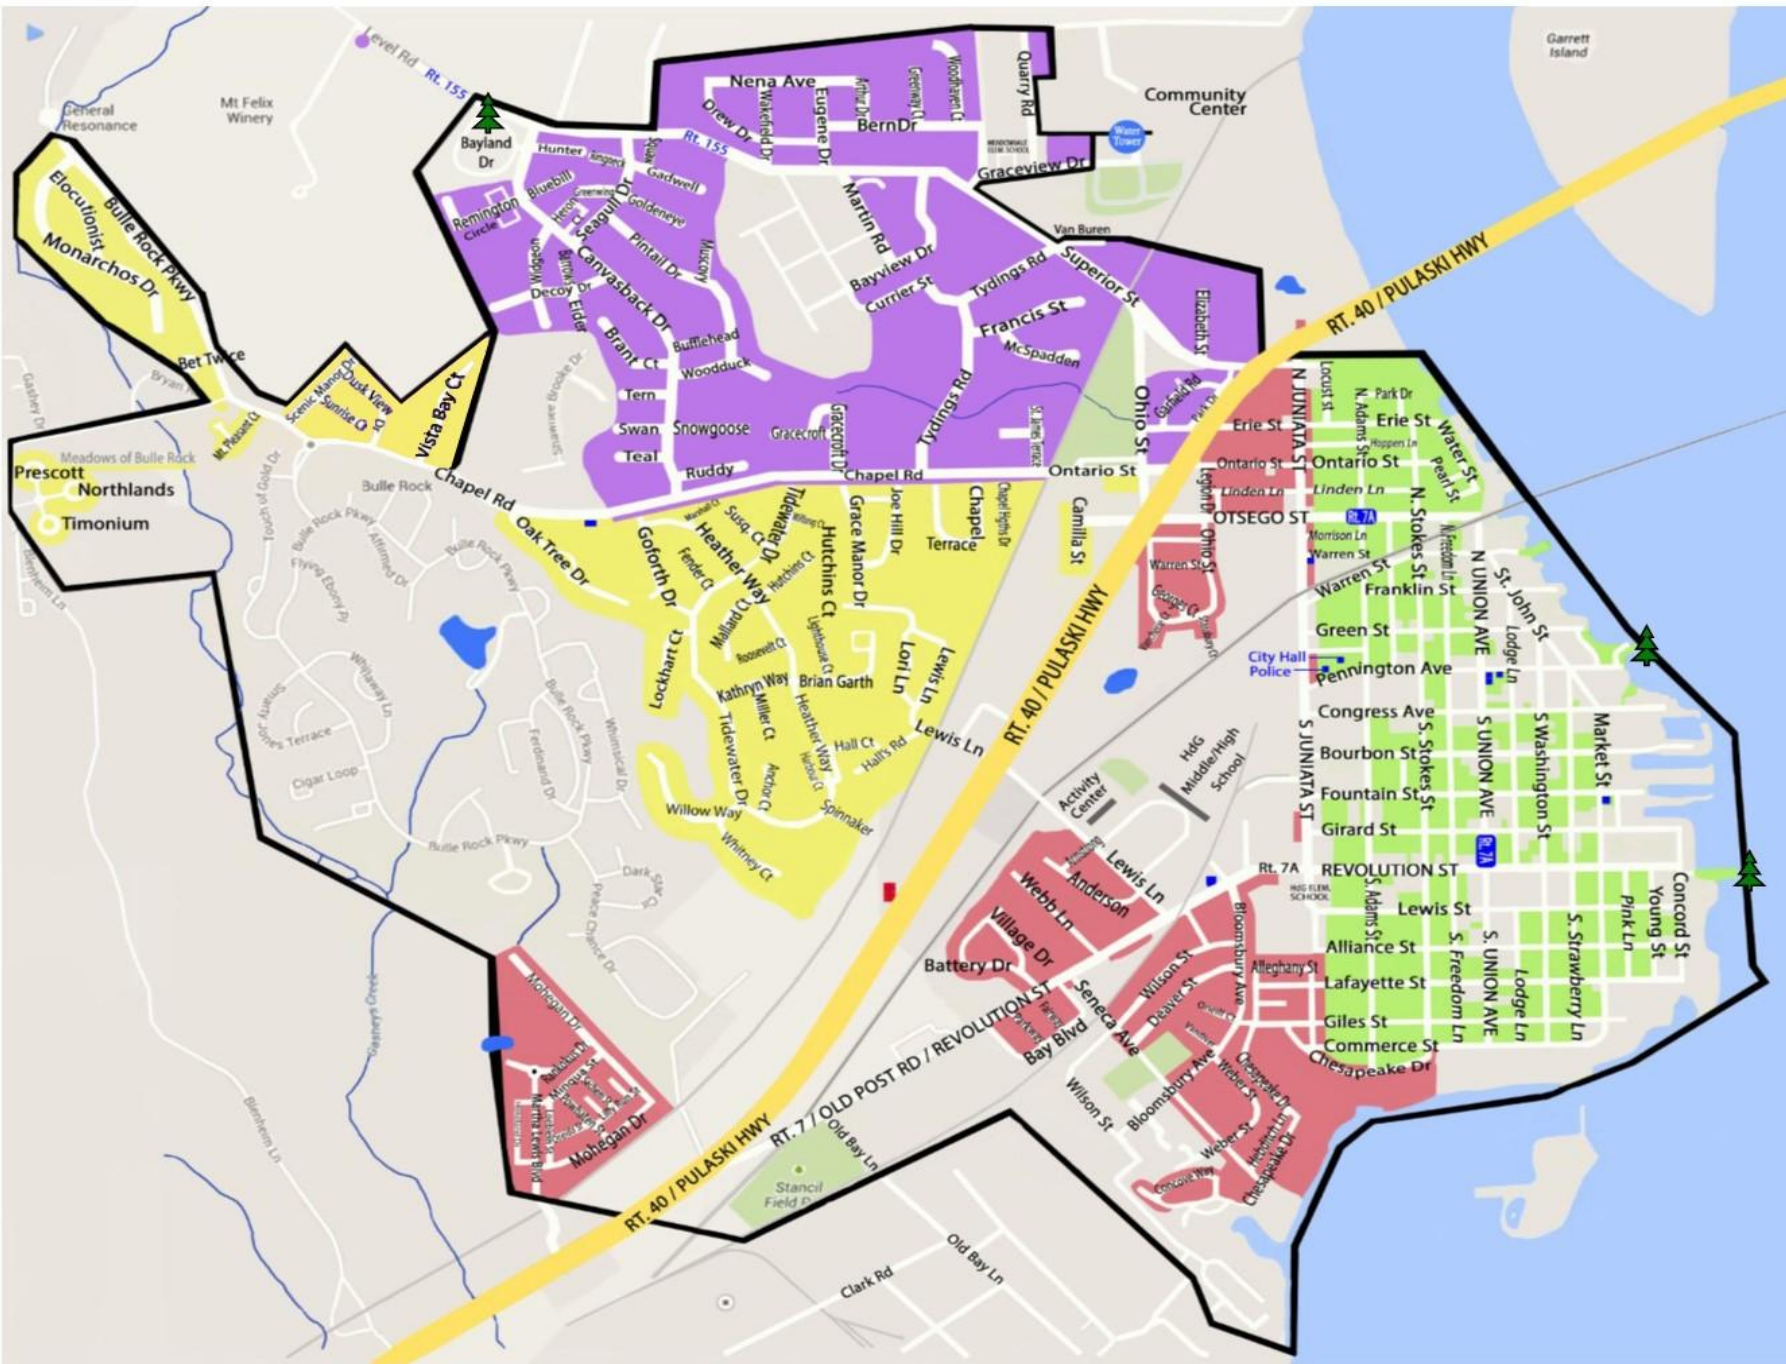

# RESIDENTIAL TRASH & RECYCLE COLLECTION SCHEDULE for City of Havre de Grace

## TRASH and RECYCLING COLLECTION BY AREA

Effective: 01/01/2022

- TUESDAYS**
- WEDNESDAYS**
- THURSDAYS**
- FRIDAYS**

**YARD WASTE COLLECTIONS**  
Every **MONDAY**  
Year Round

*This schedule does not apply to those living in multi-unit apartments, gated neighborhoods, non-annexed areas or businesses. Please check with your hauler, property owner, or HOA for curbside collections.*